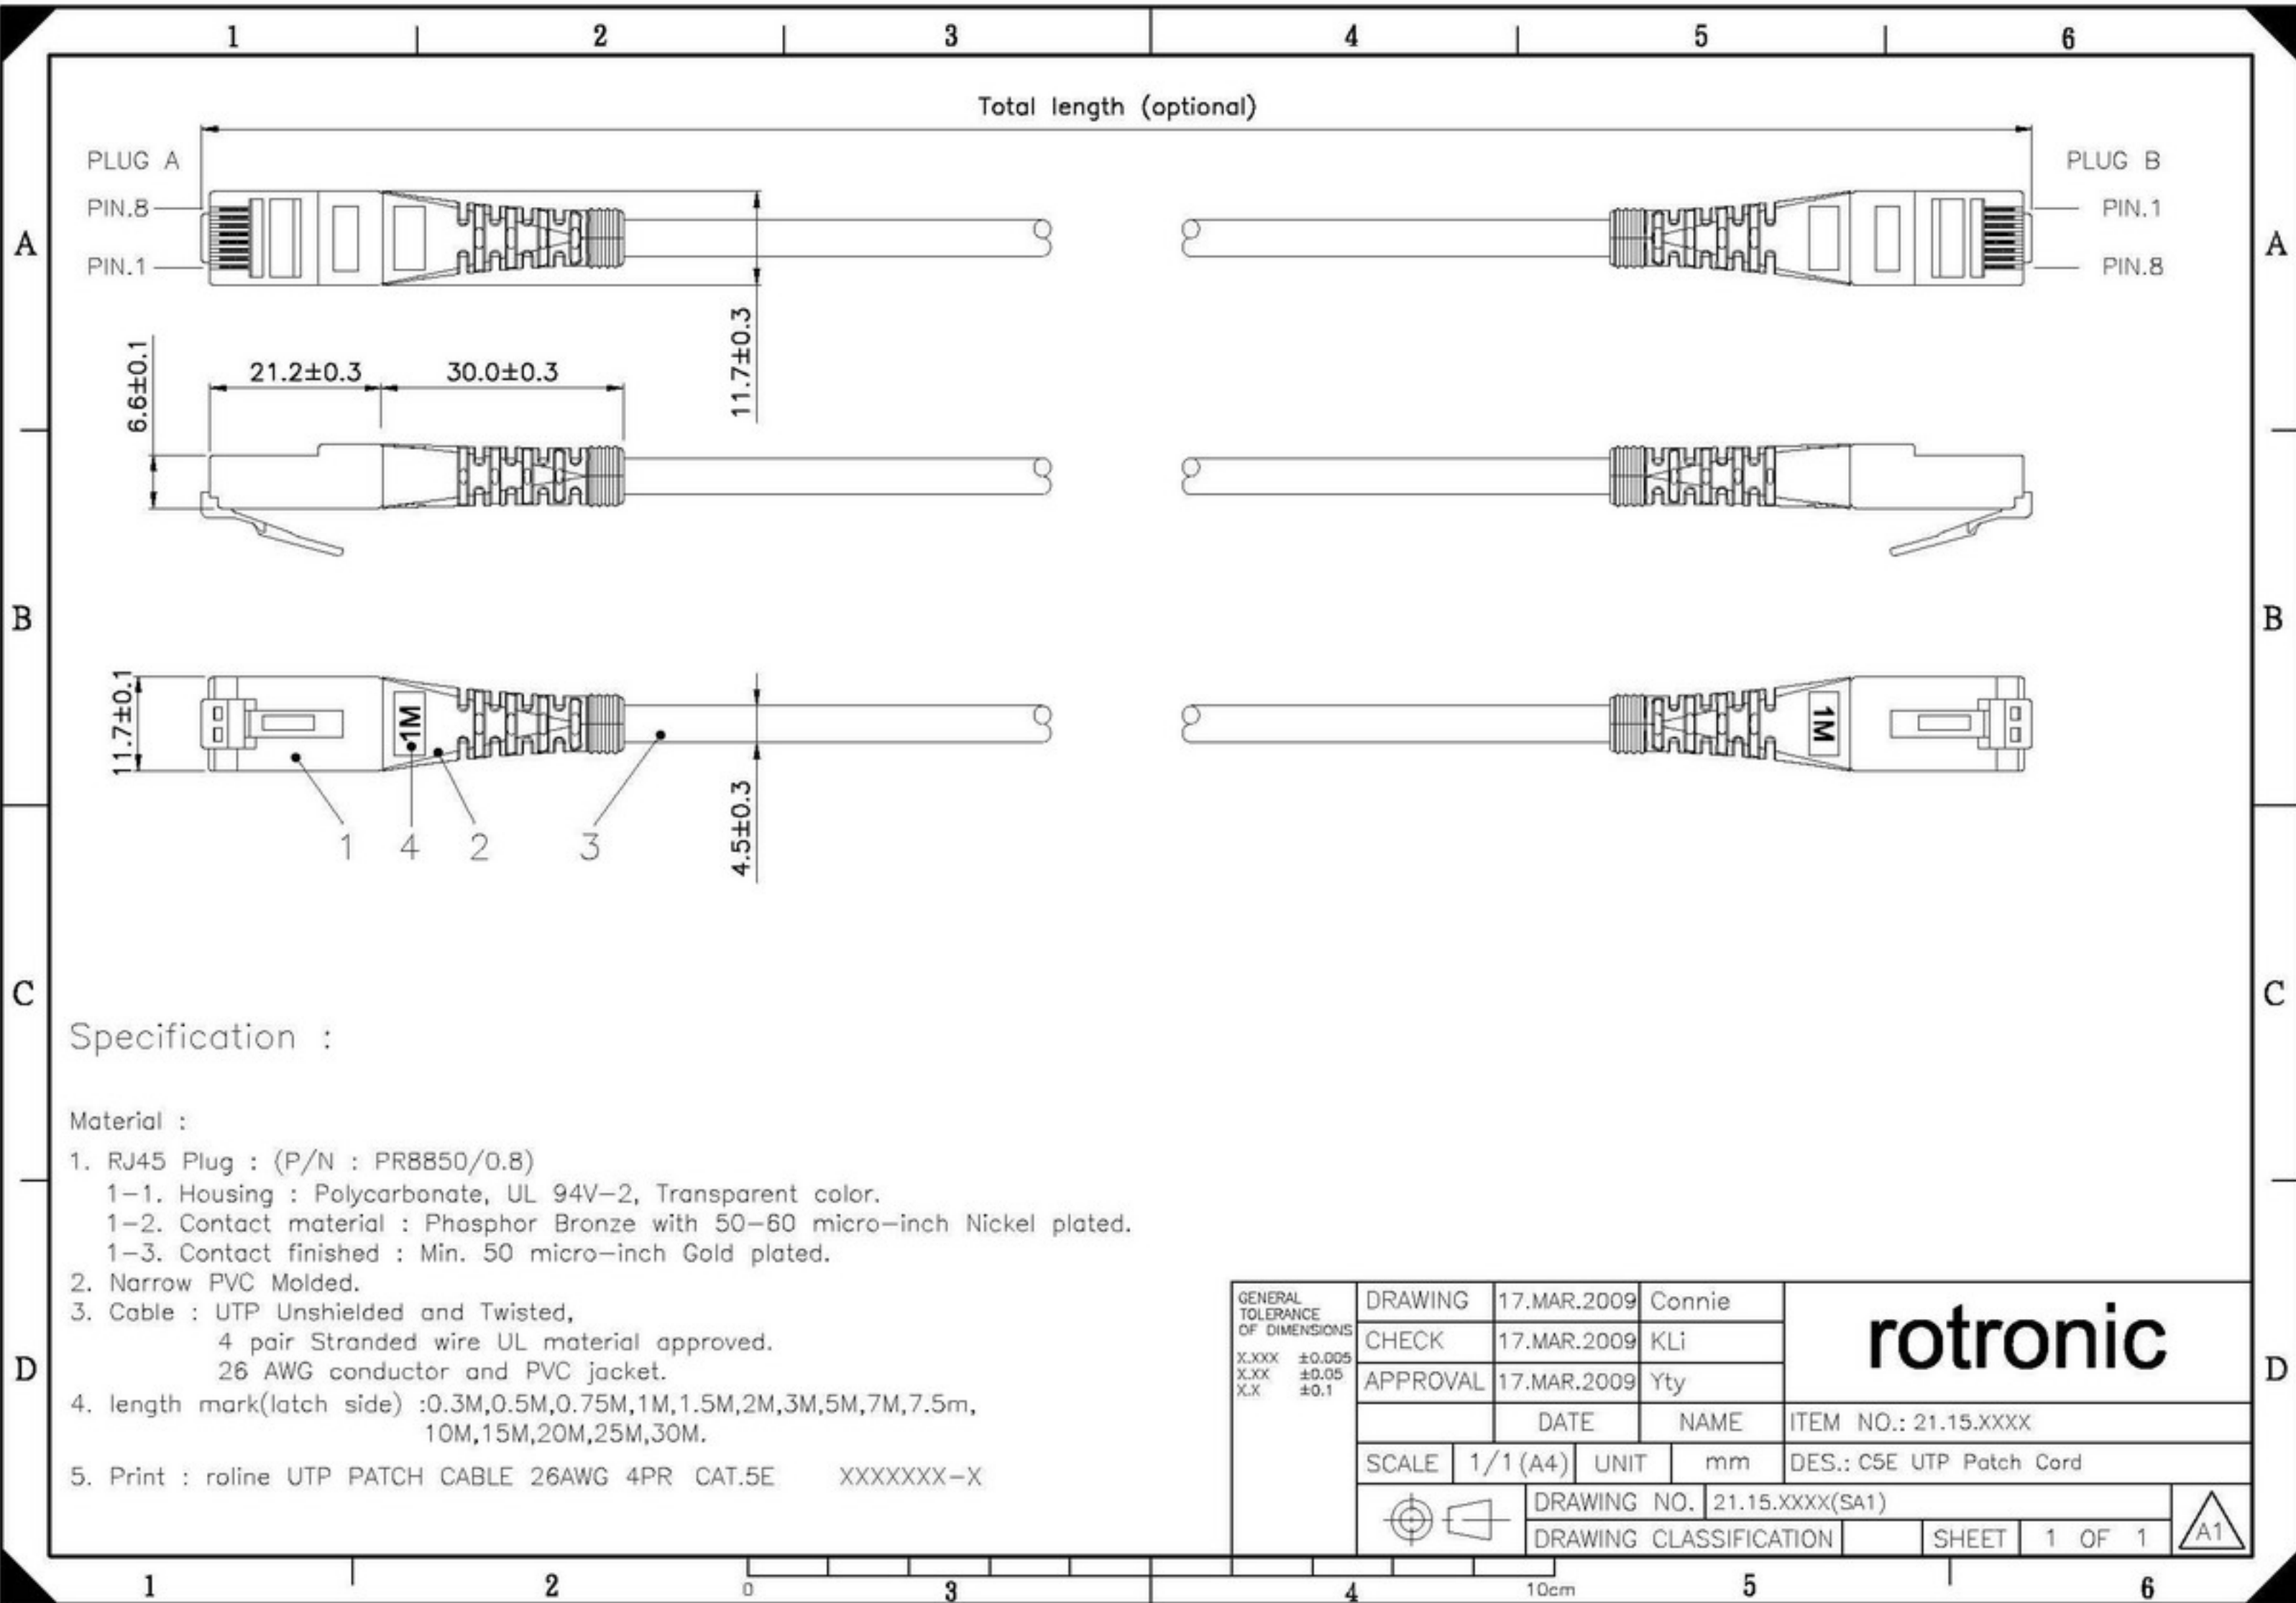

Datenblatt - Fiche technique - Data sheet

21.15.0532

ROLINE UTP-Patchkabel konf. Kat. 5e, gelb, 1,0 m

Cordon ROLINE Cat.5e UTP confectionné, jaune, 1,0 m

ROLINE UTP Patch Cord Cat.5e, yellow, 1.0 m

Specification :

Material :

1. RJ45 Plug : (P/N : PR8850/0.8)
 - 1-1. Housing : Polycarbonate, UL 94V-2, Transparent color.
 - 1-2. Contact material : Phosphor Bronze with 50-60 micro-inch Nickel plated.
 - 1-3. Contact finished : Min. 50 micro-inch Gold plated.
2. Narrow PVC Molded.
3. Cable : UTP Unshielded and Twisted,
 - 4 pair Stranded wire UL material approved.
 - 26 AWG conductor and PVC jacket.
4. length mark(latch side) :0.3M,0.5M,0.75M,1M,1.5M,2M,3M,5M,7M,7.5m, 10M,15M,20M,25M,30M.
5. Print : roline UTP PATCH CABLE 26AWG 4PR CAT.5E XXXXXX-X

GENERAL TOLERANCE OF DIMENSIONS X.XXX ±0.005 X.XX ±0.05 X.X ±0.1	DRAWING	17.MAR.2009	Connie	rotronic
	CHECK	17.MAR.2009	KLi	
	APPROVAL	17.MAR.2009	Yty	
		DATE	NAME	ITEM NO.: 21.15.XXXX
	SCALE 1/1 (A4)	UNIT mm	DES.: C5E UTP Patch Cord	
	DRAWING NO. 21.15.XXXX(SA1)		SHEET 1 OF 1	
	DRAWING CLASSIFICATION			